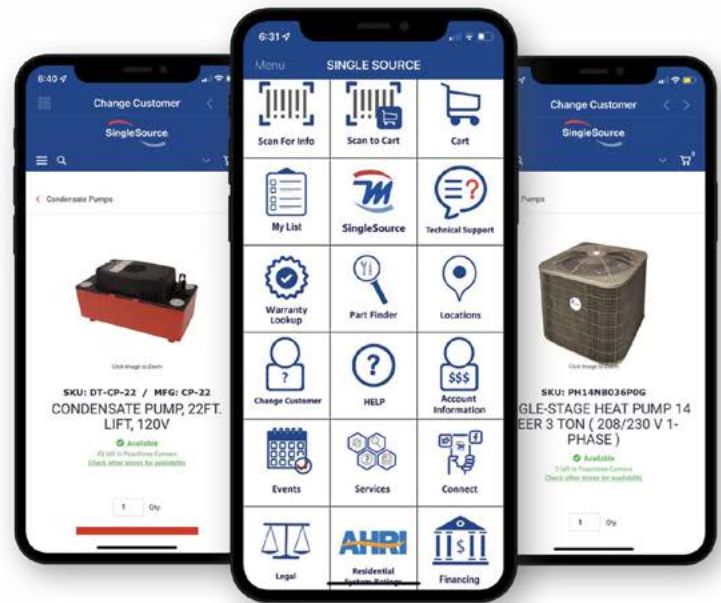

MISC HVAC PARTS & ACCESSORIES		
	PC-120	120V Removable Power Cord F/ All DU
	PC-240	240V Removable Power Cord F/ All DU
	Display MUV- 7-50DR-16	UV Display W/50DR Unit
	Display MUV403H165	UV Display W/403 Unit
	BL710-401	Multivoltage 50 Watt Ballast for MUV-401H Units
	BL710-403	Multivoltage 50 Watt Ballast for MUV-403H Units
	BL710-50	Multivoltage 50 Watt Ballast for MUV7-50DR Units
	BL610-100	Multivoltage 100 Watt Ballast for MUV7-100DR Units

Order Online

PreSeason wishlist available on SingleSource™

- 24/7 access to product information
- Real-time inventory and pricing
- Place orders anytime, anywhere

Get started in 3 simple steps!

1. Download our new App
2. Login to your SingleSource™ account or request an account from home screen
3. Start placing orders online